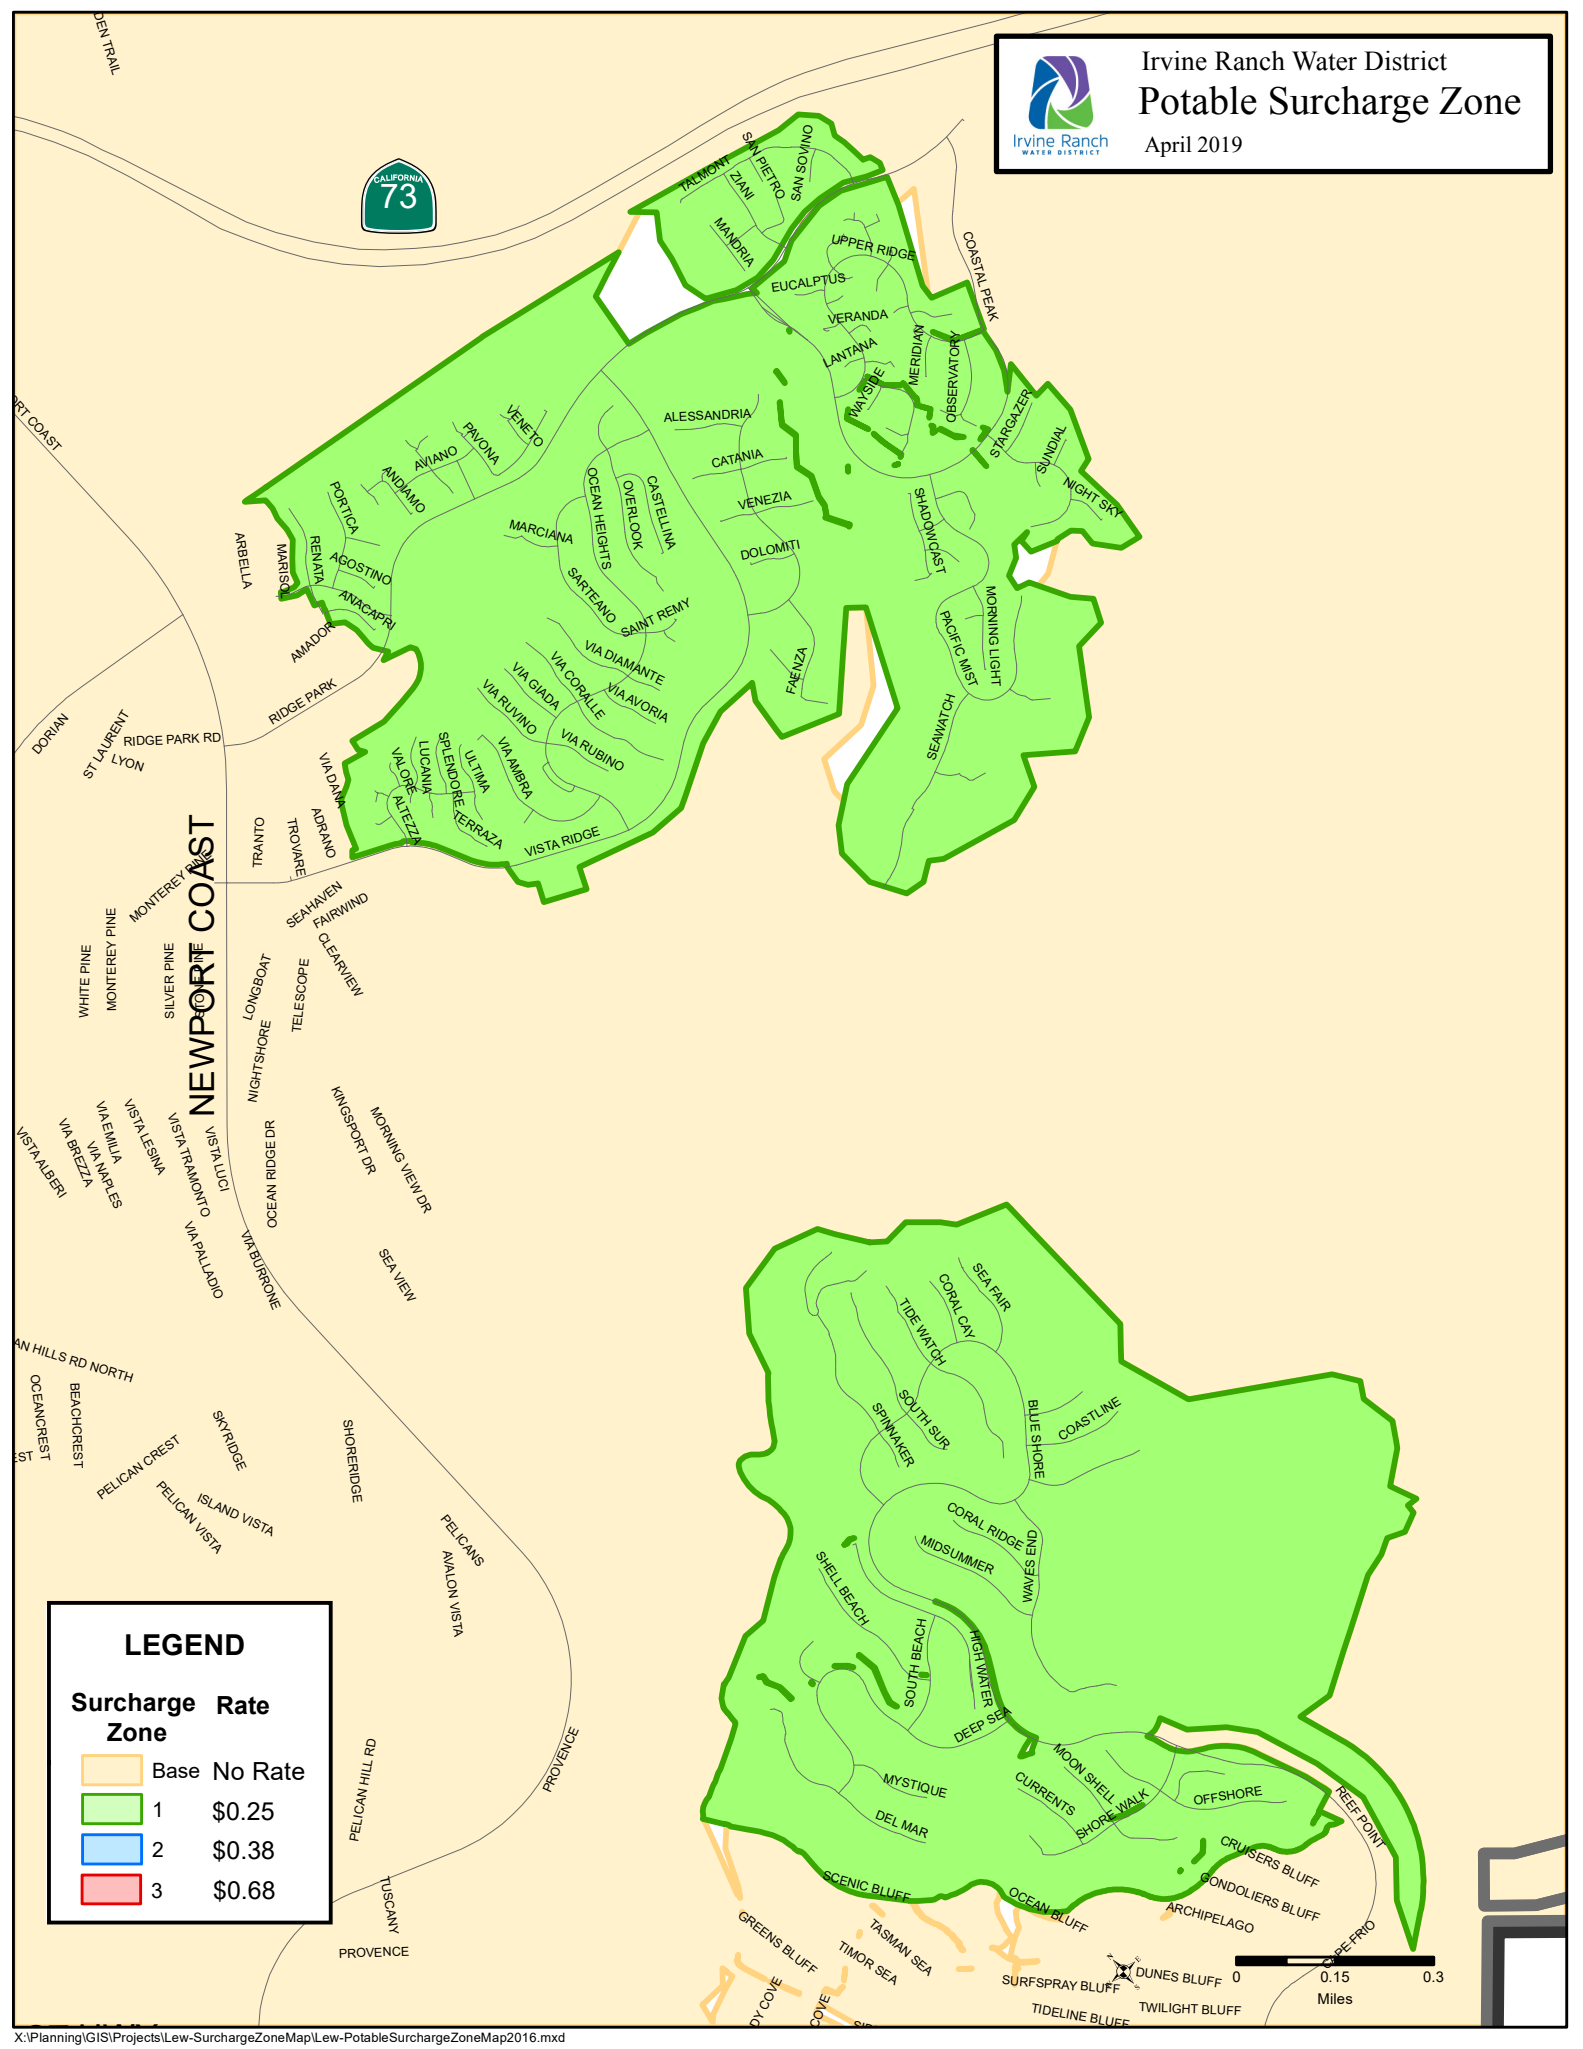

Irvine Ranch Water District Potable Surcharge Zone

April 2019

LEGEND

Surcharge Zone	Rate
Base	No Rate
1	\$0.25
2	\$0.38
3	\$0.68

Pacific Ocean

0 1 2
Miles

Irvine Ranch Water District Potable Surcharge Zone

April 2019

LEGEND

Surcharge Rate Zone

	Base	No Rate
	1	\$0.25
	2	\$0.38
	3	\$0.68

Irvine Ranch Water District Potable Surcharge Zone

April 2019

LEGEND

Surcharge Rate Zone

	Base	No Rate
	1	\$0.25
	2	\$0.38
	3	\$0.68