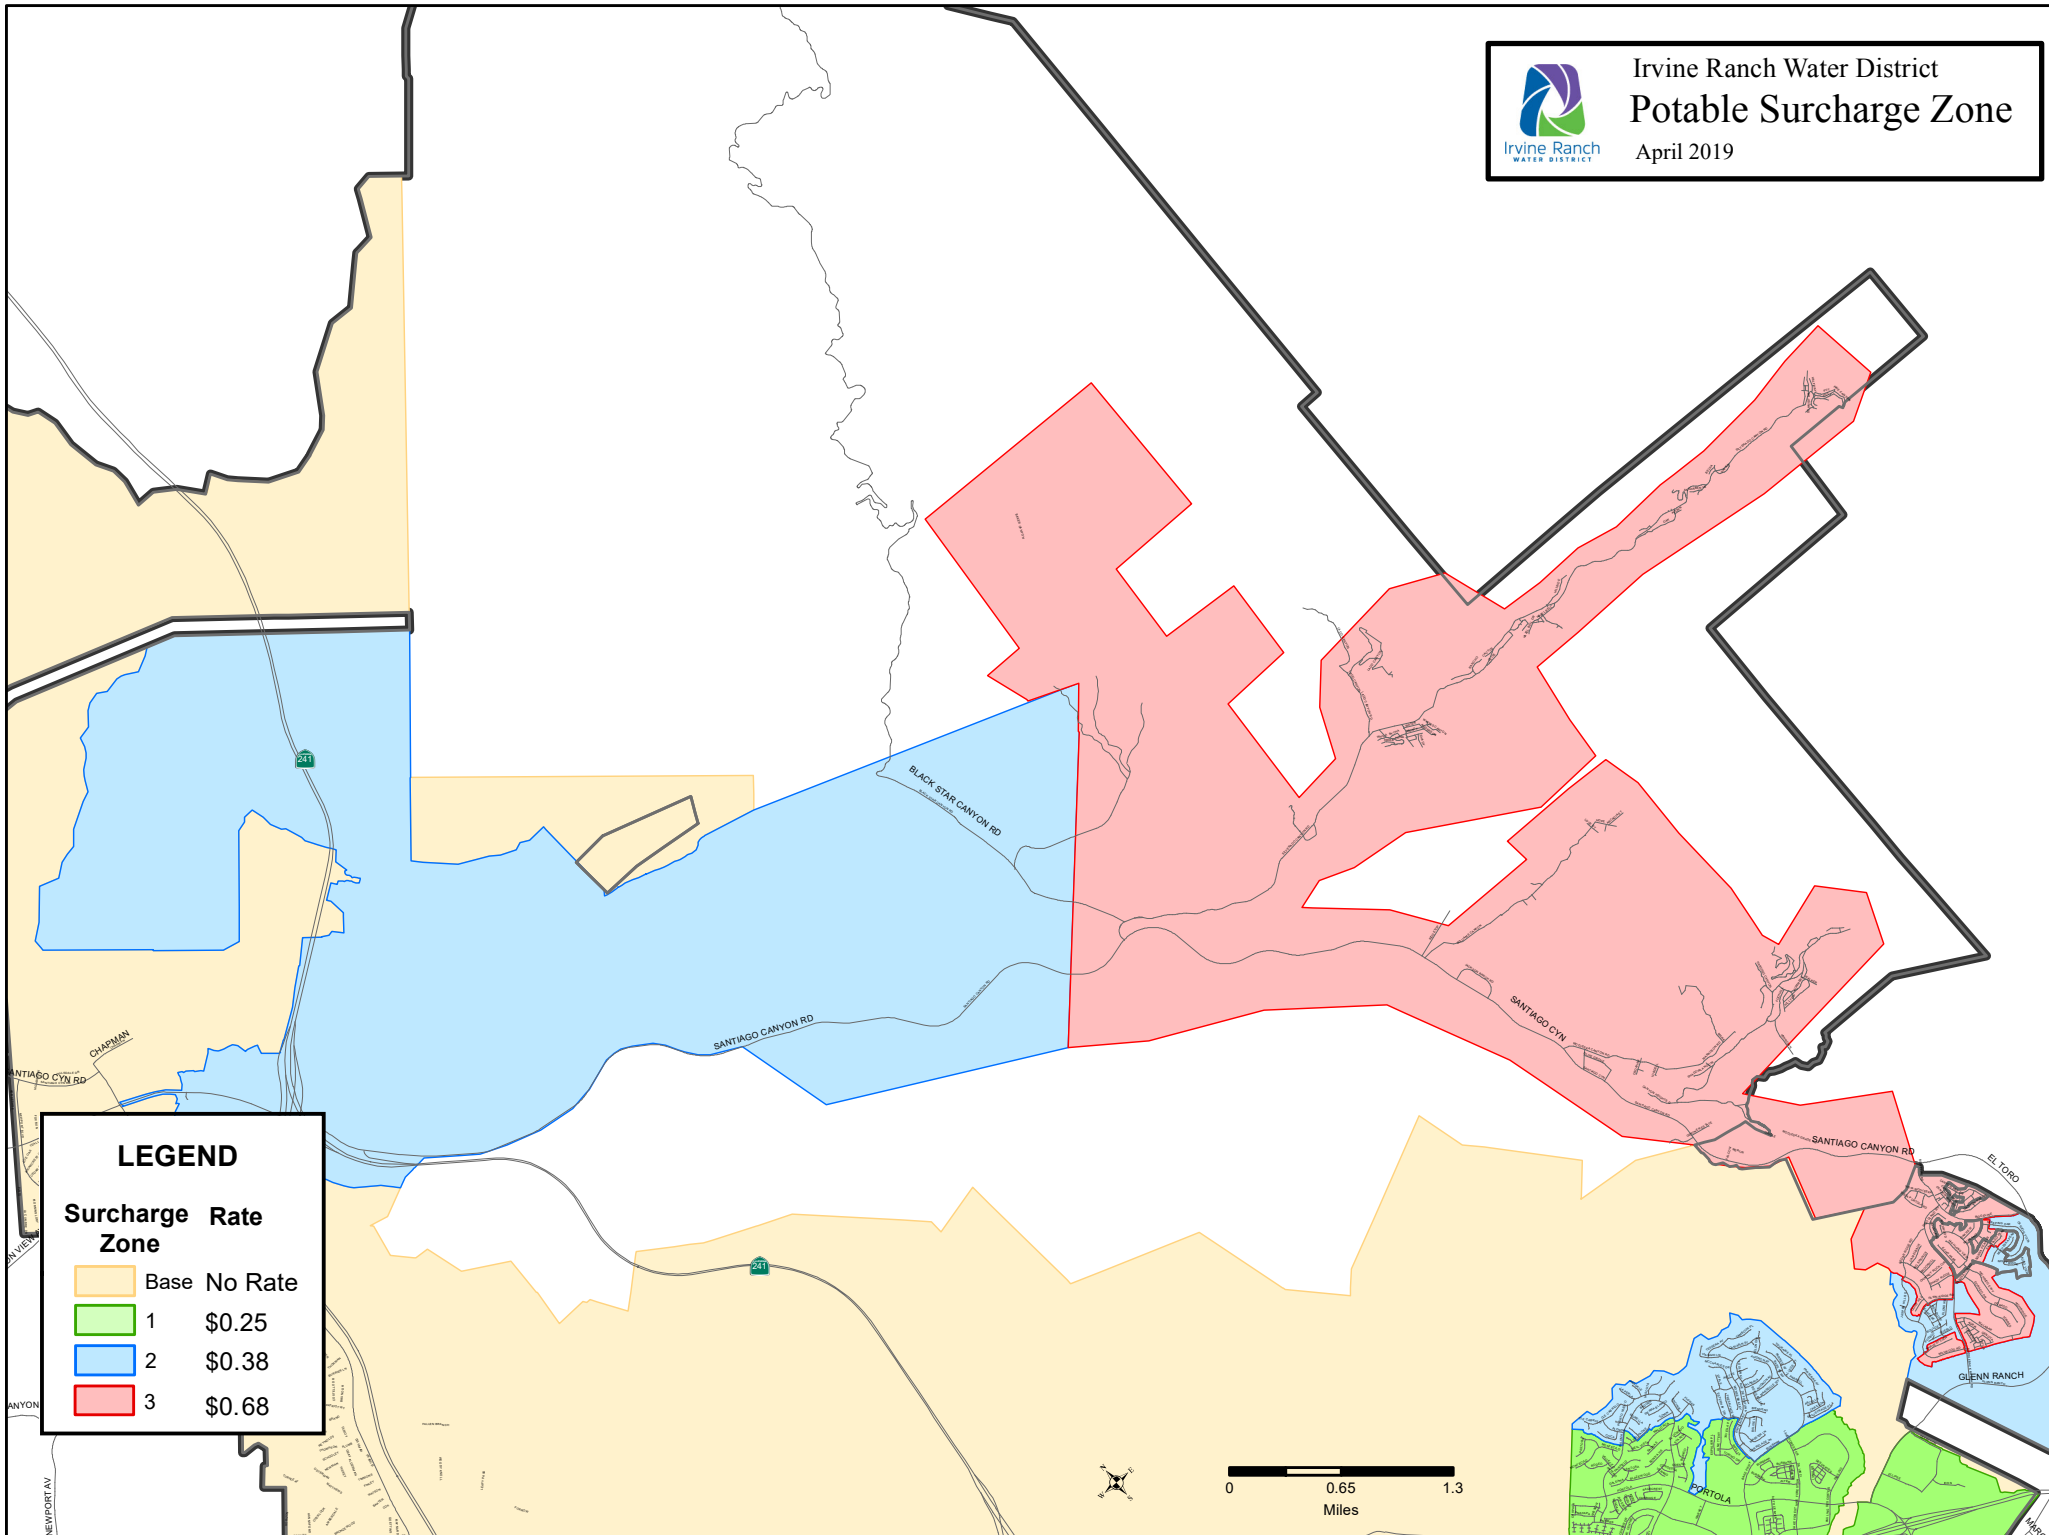

Irvine Ranch Water District Potable Surcharge Zone

April 2019

LEGEND

Surcharge Zone	Rate
Base	No Rate
1	\$0.25
2	\$0.38
3	\$0.68

Pacific Ocean

0 1 2
Miles

Irvine Ranch Water District Potable Surcharge Zone

April 2019

LEGEND

Surcharge Rate Zone

	Base	No Rate
	1	\$0.25
	2	\$0.38
	3	\$0.68

Irvine Ranch Water District Potable Surcharge Zone

April 2019

LEGEND

Surcharge Rate Zone

	Base	No Rate
	1	\$0.25
	2	\$0.38
	3	\$0.68