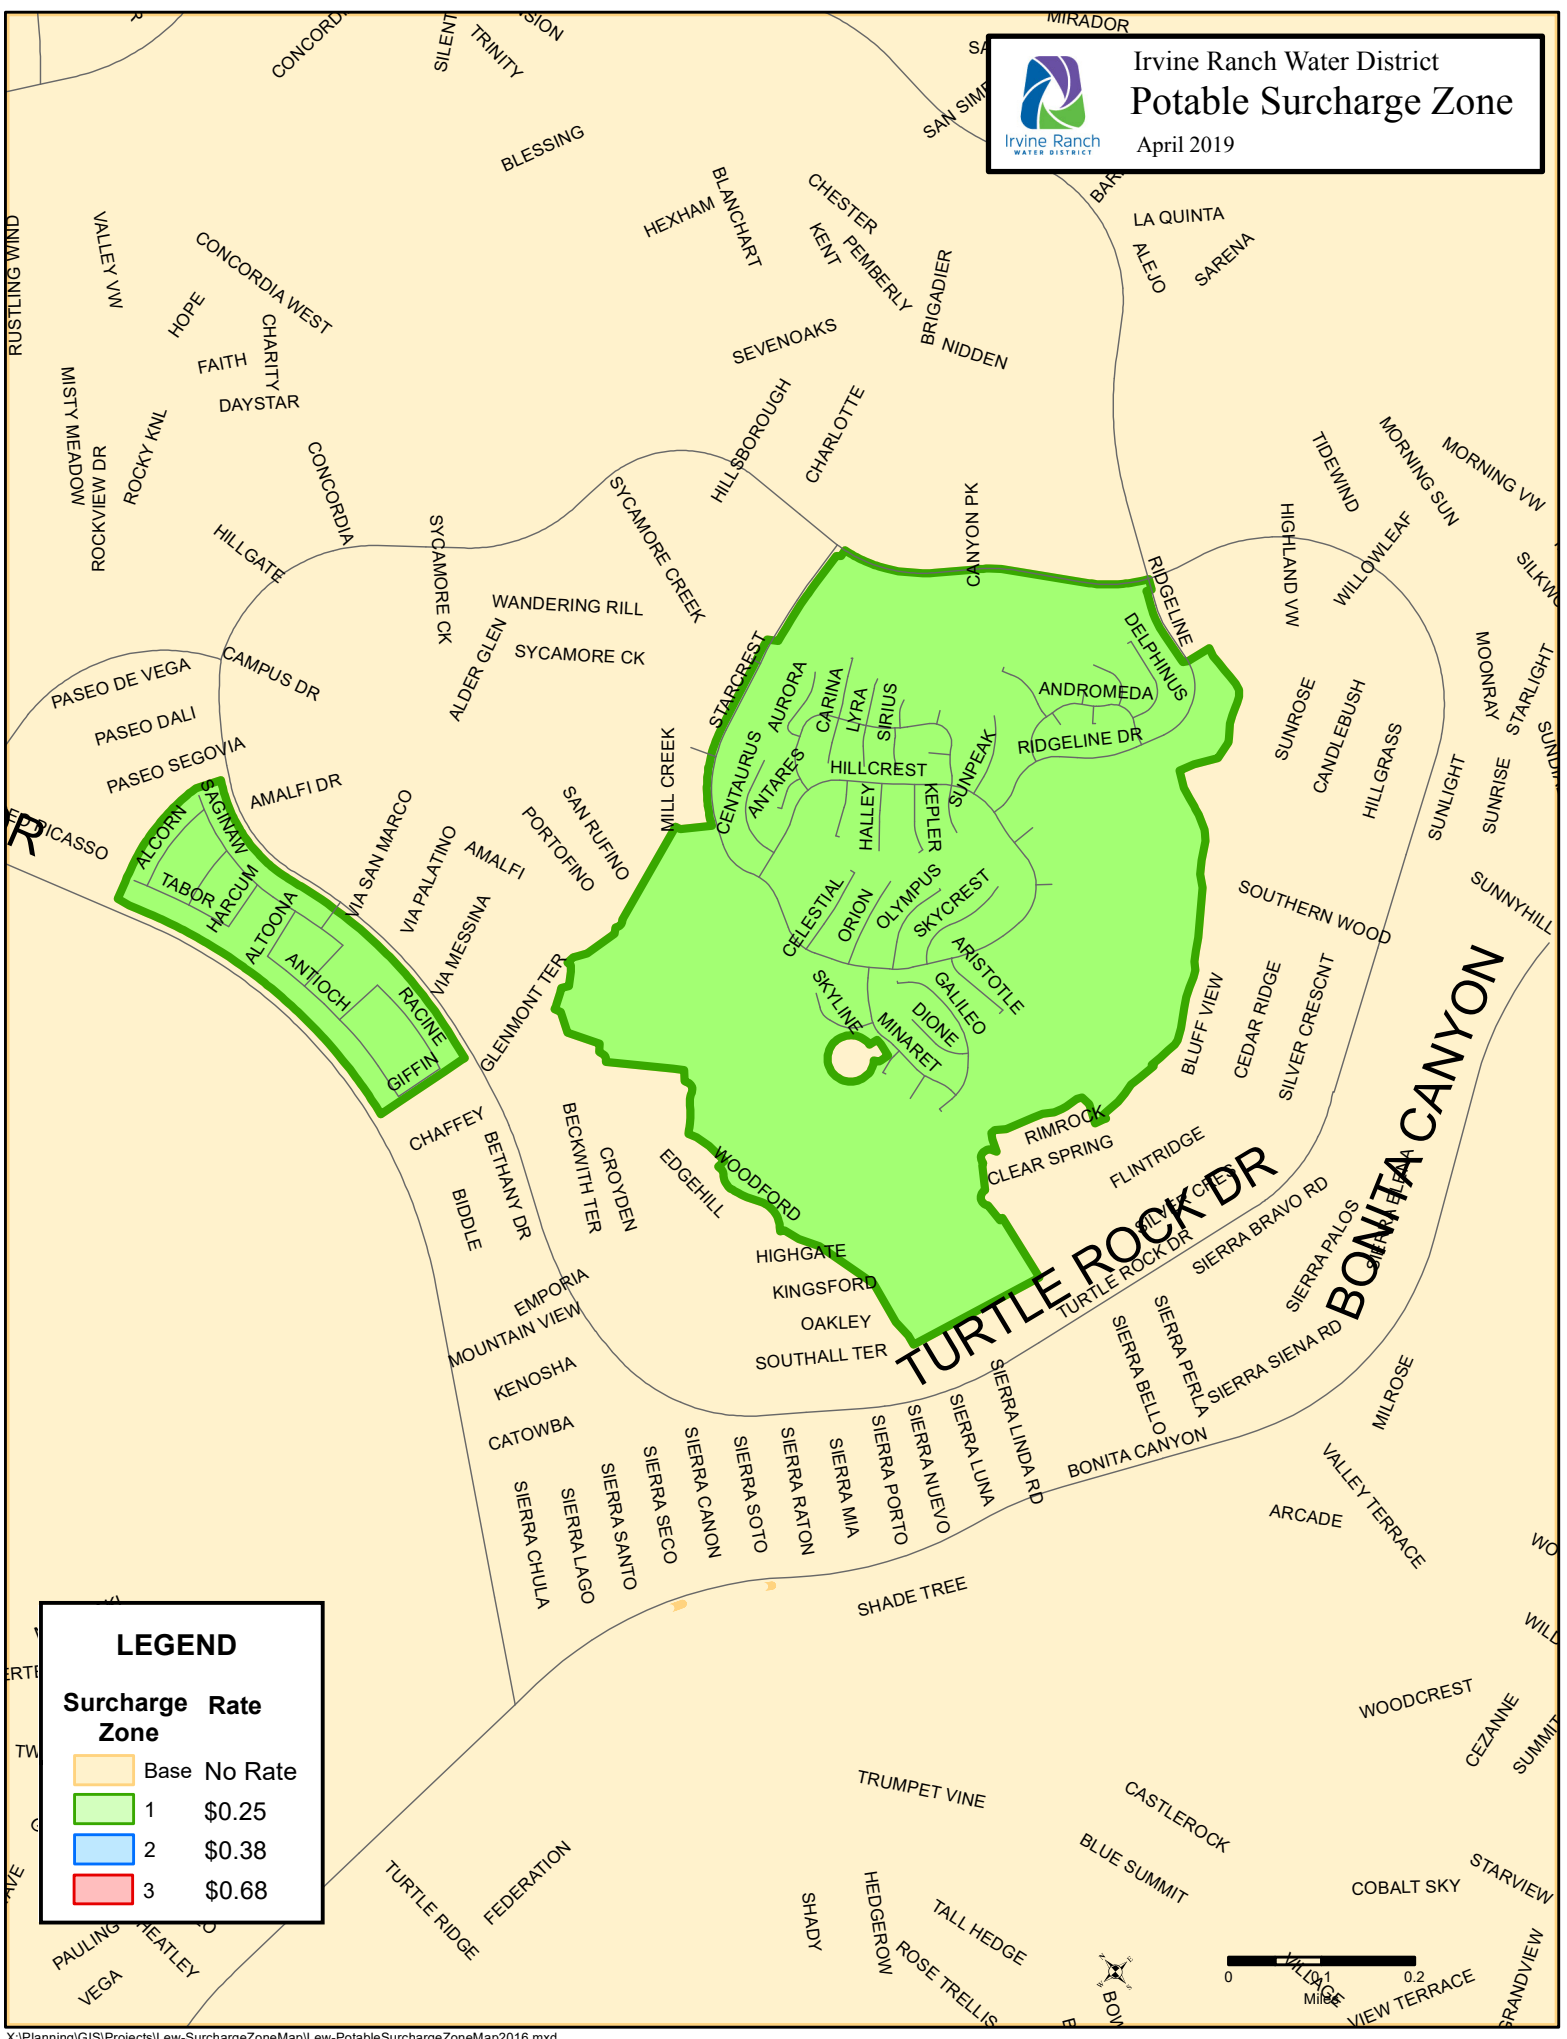

Irvine Ranch Water District Potable Surcharge Zone

April 2019

LEGEND

Surcharge Zone	Rate
Base	No Rate
1	\$0.25
2	\$0.38
3	\$0.68

Pacific Ocean

0 1 2
Miles

Irvine Ranch Water District Potable Surcharge Zone

April 2019

LEGEND

Surcharge Rate Zone

	Base	No Rate
	1	\$0.25
	2	\$0.38
	3	\$0.68

Irvine Ranch Water District Potable Surcharge Zone

April 2019

LEGEND

Surcharge Rate Zone

	Base	No Rate
	1	\$0.25
	2	\$0.38
	3	\$0.68