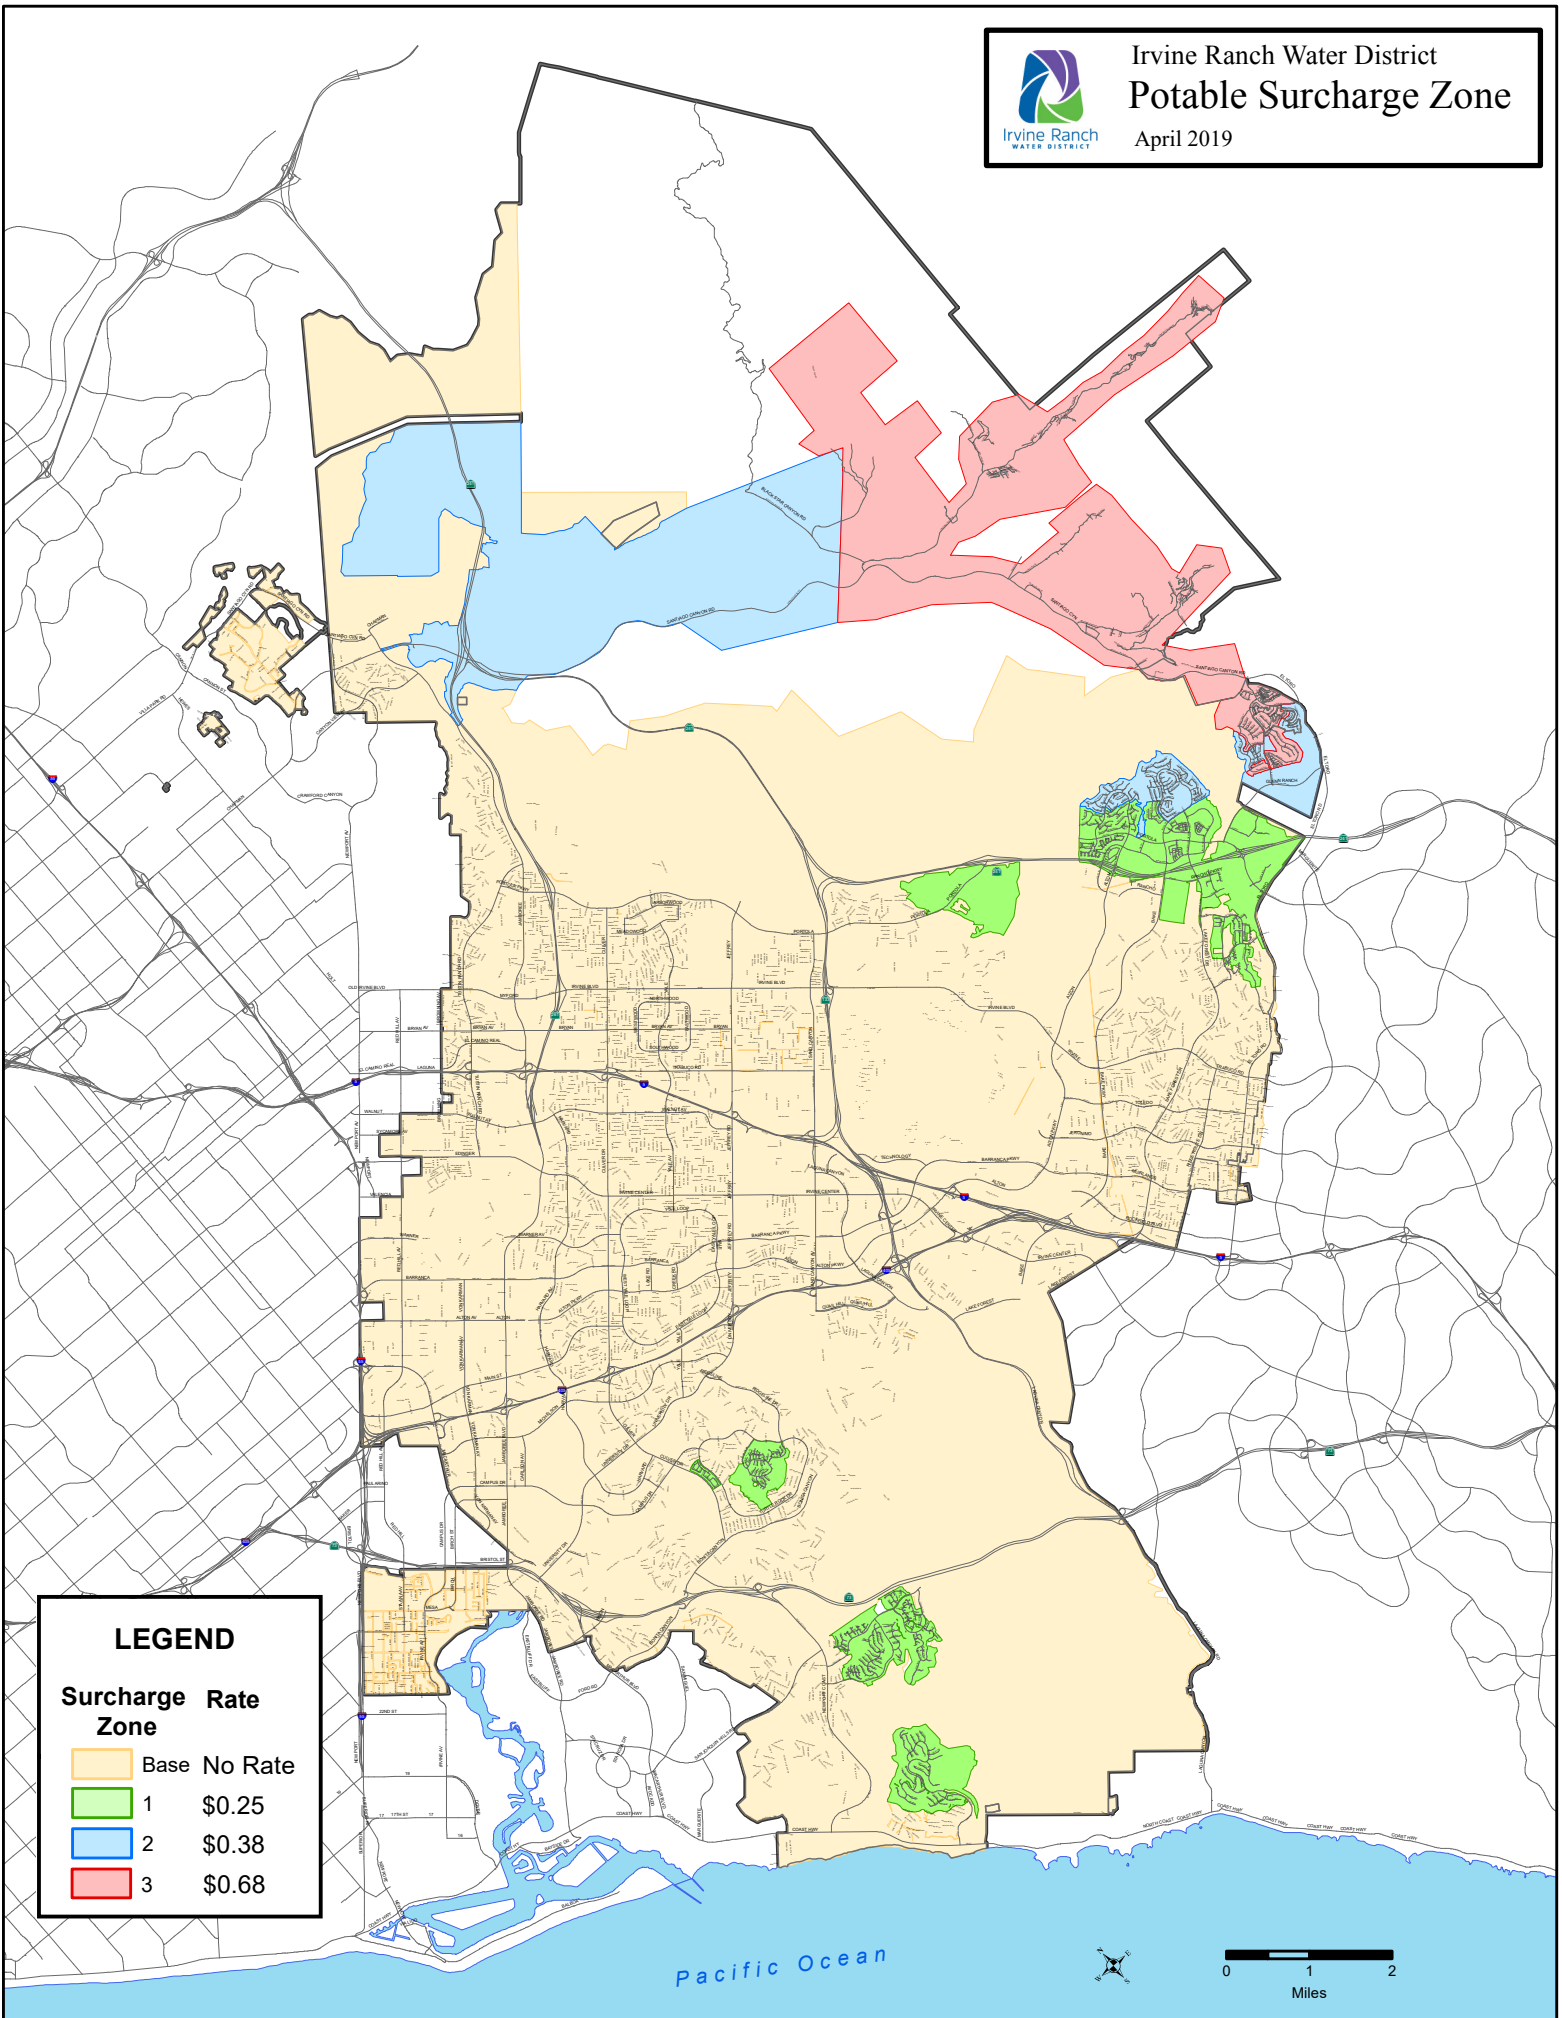

Irvine Ranch Water District Potable Surcharge Zone

April 2019

LEGEND

Surcharge Zone	Rate
Base	No Rate
1	\$0.25
2	\$0.38
3	\$0.68

Pacific Ocean

0 1 2
Miles

Irvine Ranch Water District Potable Surcharge Zone

April 2019

LEGEND

Surcharge Rate Zone

	Base	No Rate
	1	\$0.25
	2	\$0.38
	3	\$0.68

Irvine Ranch Water District Potable Surcharge Zone

April 2019

LEGEND

Surcharge Rate Zone

	Base	No Rate
	1	\$0.25
	2	\$0.38
	3	\$0.68