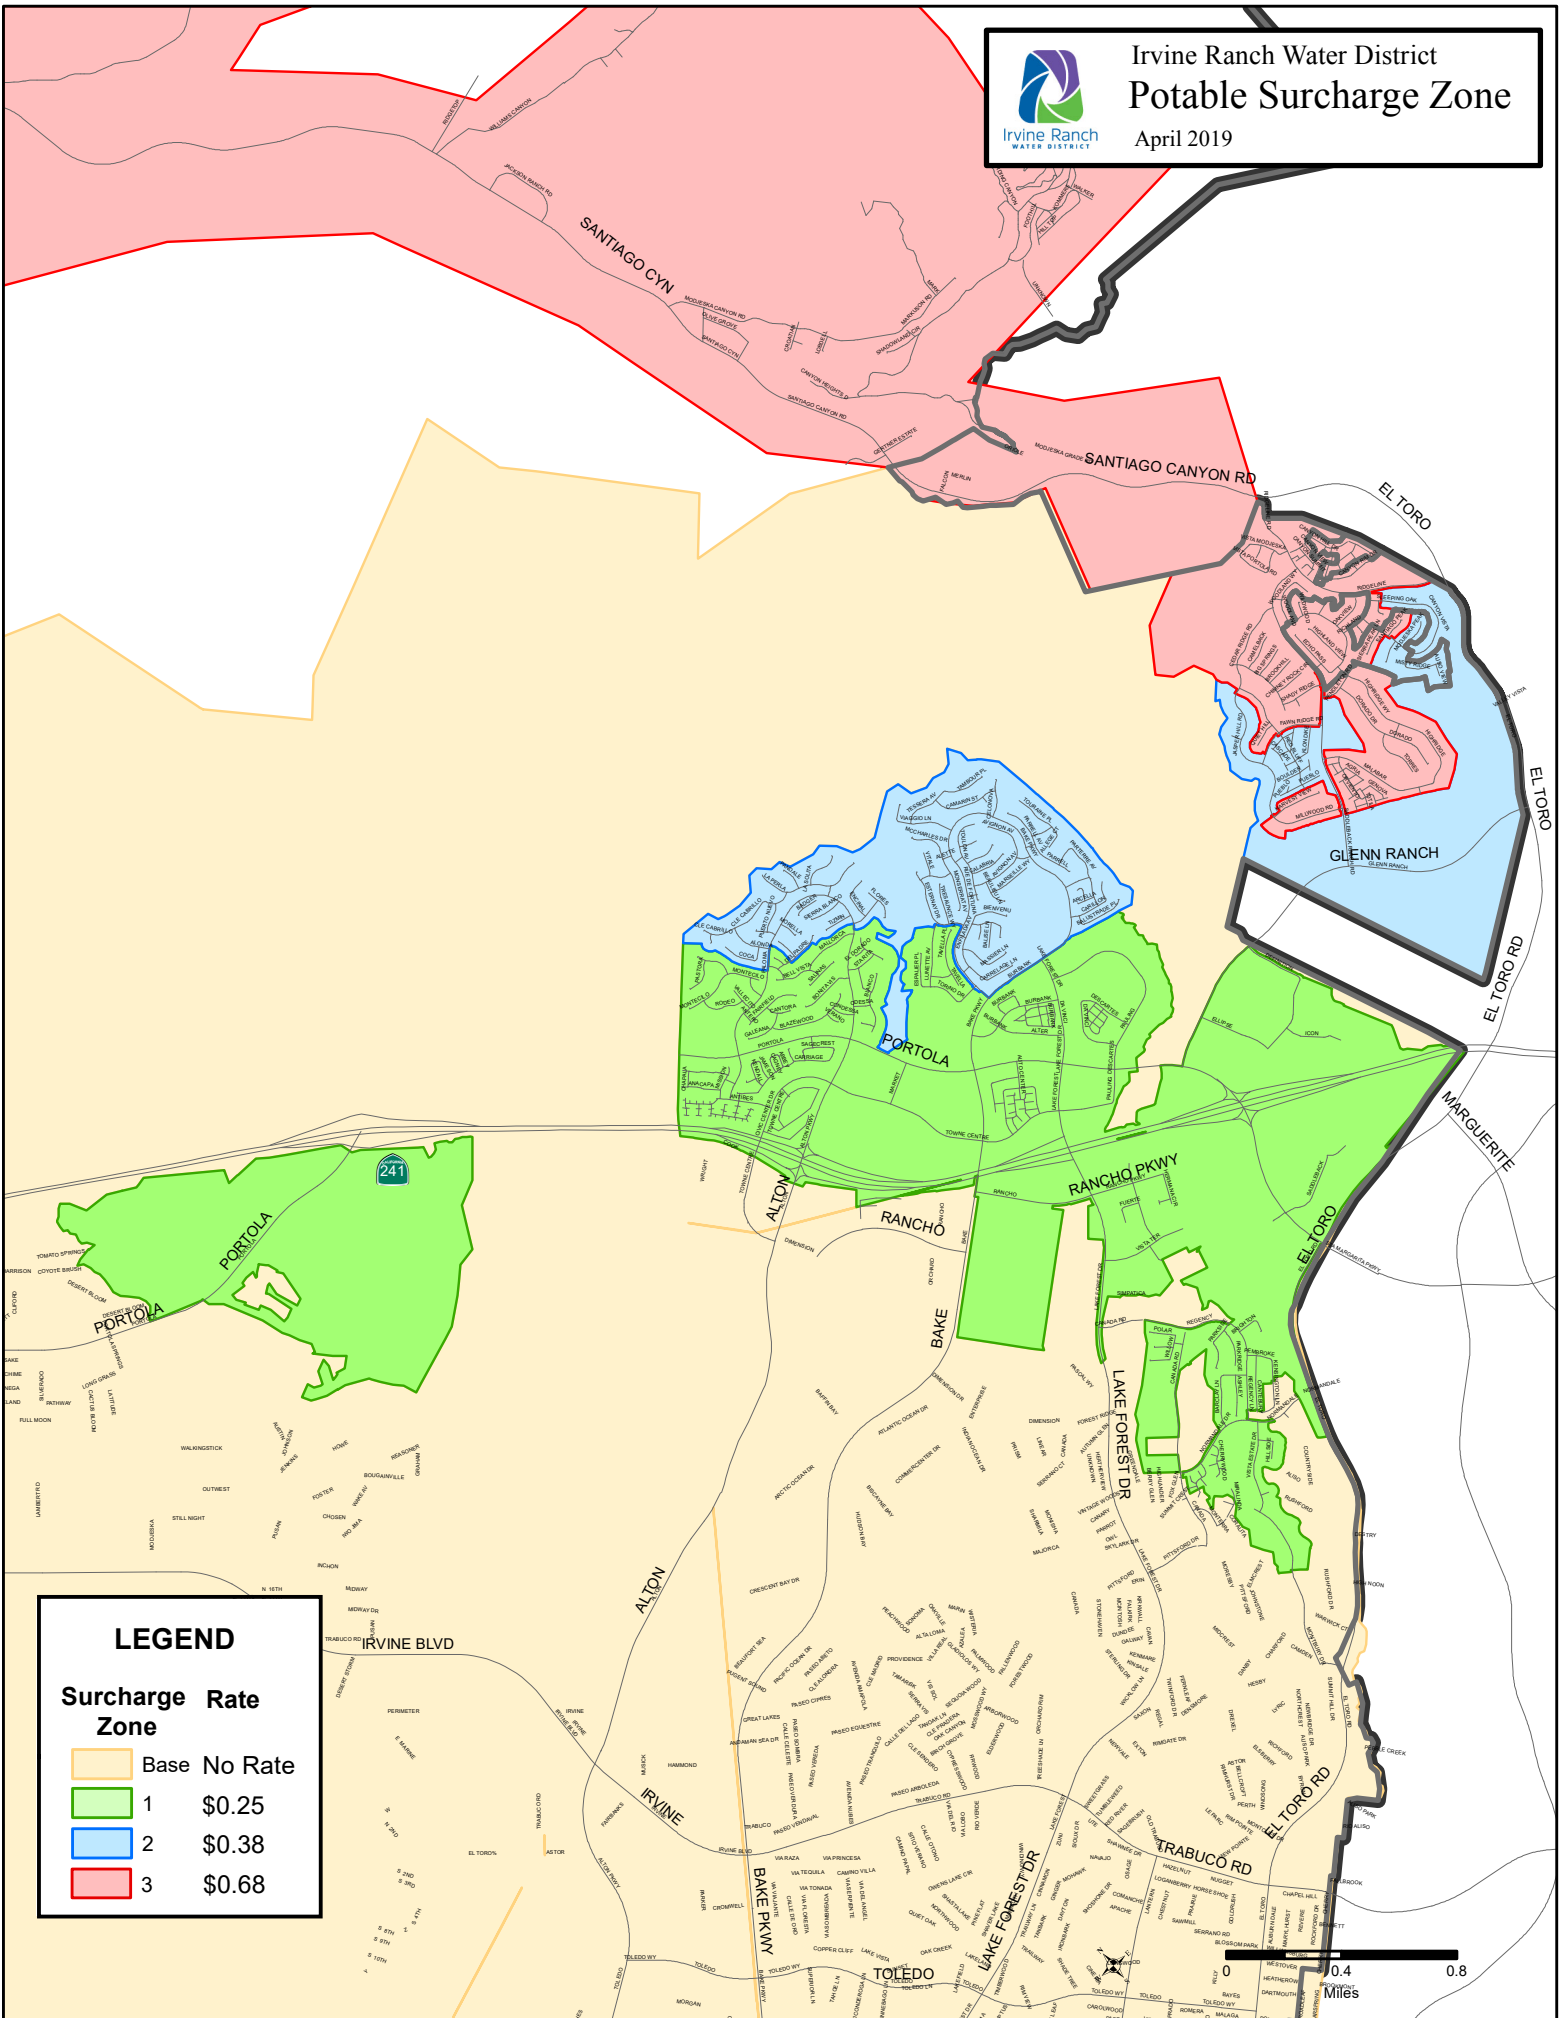

Irvine Ranch Water District Potable Surcharge Zone

April 2019

LEGEND

Surcharge Zone	Rate
Base	No Rate
1	\$0.25
2	\$0.38
3	\$0.68

Pacific Ocean

0 1 2
Miles

Irvine Ranch Water District Potable Surcharge Zone

April 2019

LEGEND

Surcharge Rate Zone

	Base	No Rate
	1	\$0.25
	2	\$0.38
	3	\$0.68

Irvine Ranch Water District Potable Surcharge Zone

April 2019

LEGEND

Surcharge Rate Zone

	Base	No Rate
	1	\$0.25
	2	\$0.38
	3	\$0.68